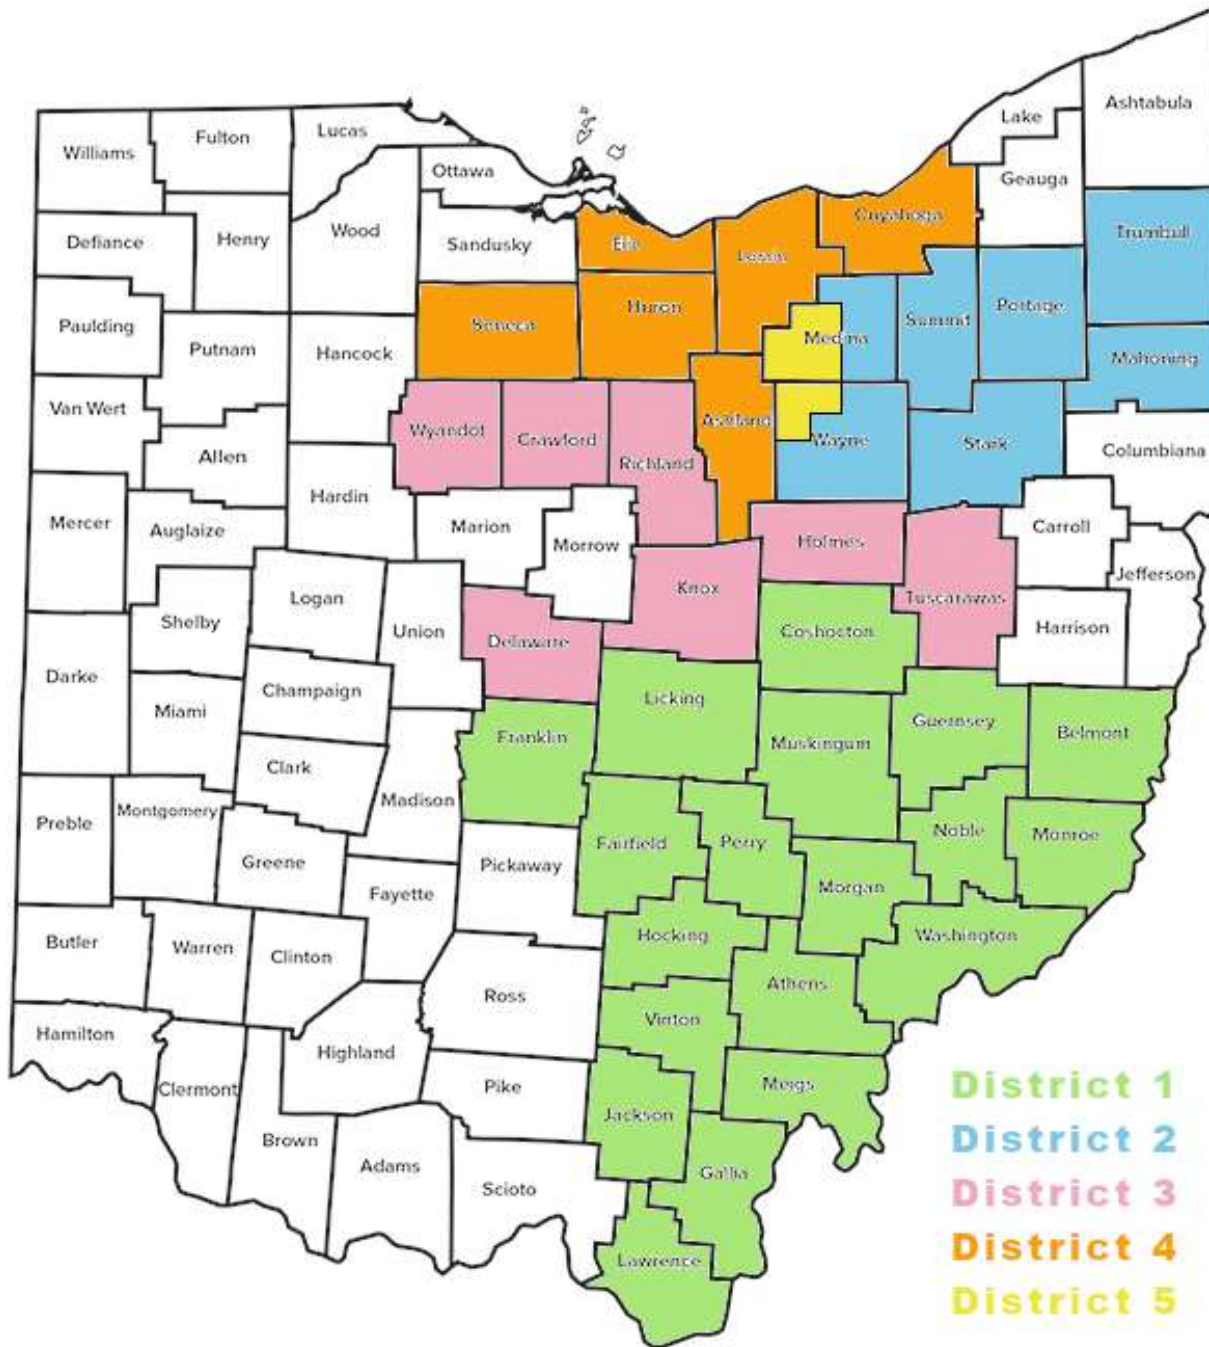

CGC District Map

As of January 1, 2022

- District 1**
 Athens
 Belmont
 Coshocton
 Fairfield
 Franklin
 Gallia
 Guernsey
 Hocking
 Jackson
 Lawrence
 Licking
 Meigs
 Monroe
 Morgan
 Muskingum
 Noble
 Perry
 Vinton
 Washington

- District 3**
 Crawford
 Delaware
 Holmes
 Knox
 Richland
 Tuscarawas
 Wyandot

- District 2**
 Mahoning
 Medina
 Brunswick Hills
 Granger
 Guilford
 Hinckley
 Liverpool
 Medina
 Montville
 Sharon
 Wadsworth
 Portage
 Stark
 Summit
 Trumbull
 Wayne
 Baughman
 Clinton
 East Union
 Green
 Harrisville
 Homer
 Milton
 Paint
 Plain
 Salt Creek
 Sugar Creek
 Wayne
 Wooster

- District 4**
 Ashland
 Cuyahoga
 Erie
 Huron
 Lorain
 Seneca

- District 5**
 Medina
 Chatham
 Harrisville
 Homer
 Lafayette
 Litchfield
 Spencer
 Westfield
 York
 Wayne
 Canaan
 Chester
 Congress

- District 1**
- District 2**
- District 3**
- District 4**
- District 5**